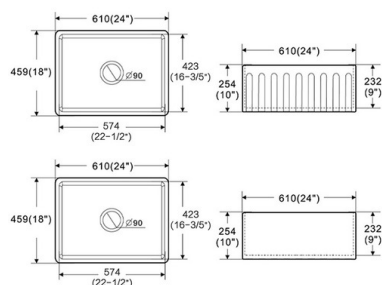

## Dimensions & Weights

Overall Size:	61cm W x 45.9cm D x 25.4cm H
Bowl Capacity:	56.3L
Drain Connection Diameter:	9cm
Overall Product Weight:	28 Kilograms

## Features

Type:	Kitchen Sink
Sink Mounting:	Farmhouse
Number of Bowls:	Single
Sink Shape:	Rectangular
Sink Material:	Fireclay
Colour:	White
Tap Holes:	None
Overflow Hole:	No
Waste Included:	Yes
Box Contents:	1 x sink, 1 x basket waste
Outdoor Use:	Yes
Care Instructions:	Use warm soapy water and clean with a soft microfibre cloth. Always rinse down with clean water. It is important that no abrasive or chemical cleaners are used, as these will damage the surface of the product. For best results finish with a dry microfiber cloth.