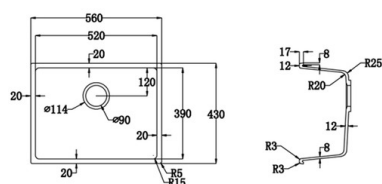

Dimensions & Weights

Overall Size:	56cm W x 43cm D x 22cm H
Bowl Capacity:	32L
Drain Connection Diameter:	5cm
Overall Product Weight:	10 Kilograms

Features

Type:	Kitchen Sink
Sink Mounting:	Undermount; Topmount
Number of Bowls:	Single
Sink Shape:	Rectangular
Sink Material:	Granite Composite
Sink Material Details:	Resin Granite
Tap Holes:	None
Mounting Clips Included:	Yes
Overflow Hole:	No
Waste Included:	Yes
Box Contents:	1 x sink, 1 x basket waste
Outdoor Use:	Yes
Care Instructions:	Use warm soapy water and clean with a soft microfibre cloth. Always rinse down with clean water. It is important that no abrasive or chemical cleaners are used, as these will damage the surface of the product. For best results finish with a dry microfibre cloth.
Country of Manufacture:	China