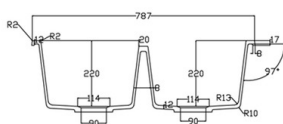

Dimensions & Weights

Overall Size:	78.7cm W x 45.7cm D x 22cm H
Bowl Capacity:	48L
Drain Connection Diameter:	5cm
Overall Product Weight:	14 Kilograms

Features

Type:	Kitchen Sink
Sink Mounting:	Undermount; Topmount
Number of Bowls:	Double
Sink Shape:	Rectangular
Sink Material:	Granite Composite
Sink Material Details:	Resin granite
Tap Holes:	None
Mounting Clips Included:	Yes
Overflow Hole:	No
Waste Included:	Yes
Box Contents:	1 x sink, 2 x chrome basket wastes
Outdoor Use:	Yes
Care Instructions:	Use warm soapy water and clean with a soft microfibre cloth. Always rinse down with clean water. It is important that no abrasive or chemical cleaners are used, as these will damage the surface of the product. For best results finish with a dry microfiber cloth.
Country of Manufacture:	China