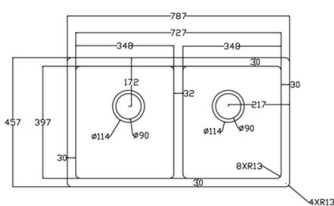

Lowan Double Granite Kitchen Sink

SKU: TMPL4937

The Lowan Double Kitchen Sink is ideal if you're after a fresh, understated update for your kitchen. Hard-wearing and durable, granite resin is a practical material that offers a more textured, unique look than the standard kitchen sink. Flush mounting gives it a polished, lowkey look that feels contemporary.

Dimensions & Weights

Overall Size:	78.7cm W x 45.7cm D x 22cm H
Bowl Capacity:	48L
Drain Connection Diameter:	5cm
Overall Product Weight:	14 Kilograms

Features

Type:	Kitchen Sink
Sink Mounting:	Undermount; Topmount
Number of Bowls:	Double
Sink Shape:	Rectangular
Sink Material:	Granite Composite
Sink Material Details:	Resin granite
Tap Holes:	None
Mounting Clips Included:	Yes
Overflow Hole:	No
Waste Included:	Yes
Box Contents:	1 x sink, 2 x chrome basket wastes
Outdoor Use:	Yes
Care Instructions:	Use warm soapy water and clean with a soft microfibre cloth. Always rinse down with clean water. It is important that no abrasive or chemical cleaners are used, as these will damage the surface of the product. For best results finish with a dry microfiber cloth.
Country of Manufacture:	China